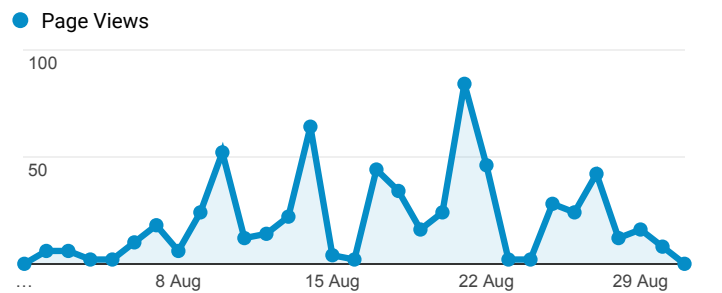

**6.02**  
Avg for View: 6.42 (-6.26%)

Average duration per visit

**00:01:49**  
Avg for View: 00:02:22 (-23.26%)

Top downloads

Event Action	Users
PC meeting 13 August 2018	8
July-August 2018	6
PC meeting 2 July 2018	5
Defibrillator training slides	2
June 2018	2
Mystery Light	2
Brattleby flyer local plan	1
Brattleby School 1907&1908	1
Glebe Farm	1
Home Defence Flight Station Brattleby (RFC)	1

Daily page views

Daily users